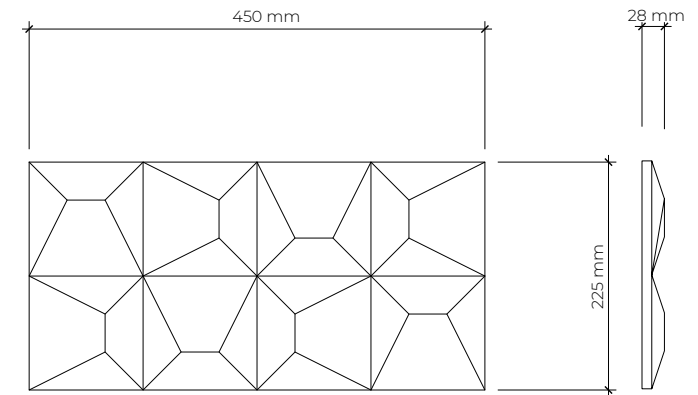

Modernistic is the art of form that turns a space into a bold architectural statement.

moodry | 1.59.901

GAUDI
ARCHITECTURAL SOLUTIONS

width: 960 mm
height: 240 mm
depth: 20 mm

material:
polyurethane foam

PO 0.25 | 1.59.902

GAUDI
ARCHITECTURAL SOLUTIONS

width: 450 mm
height: 225 mm
depth: 28 mm

material:
polyurethane foam

windows | 1.59.903

GAUDI
ARCHITECTURAL SOLUTIONS

width: 416 mm
height: 416 mm
depth: 35 mm