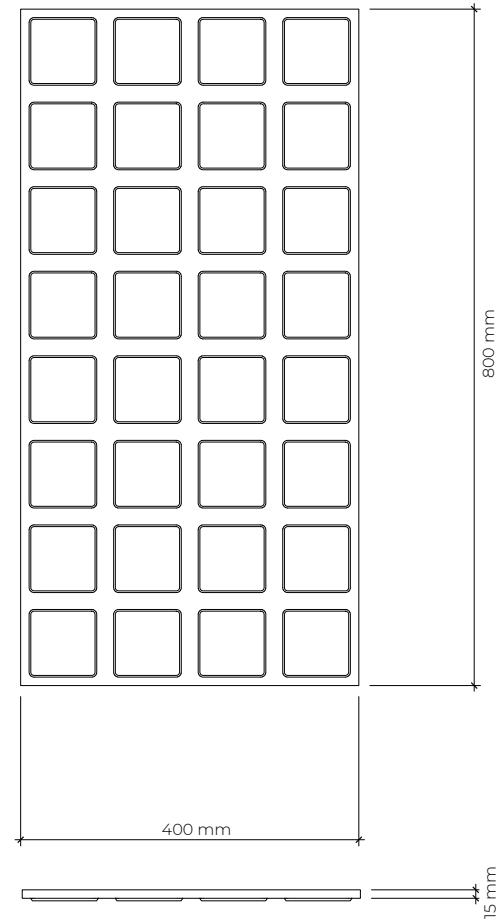

Modernistic is the art of form that turns a space into a bold architectural statement.

moodry | 1.59.901

GAUDI
ARCHITECTURAL SOLUTIONS

width: 960 mm
height: 240 mm
depth: 20 mm

material:
polyurethane foam

PO 0.25 | 1.59.902

GAUDI
ARCHITECTURAL SOLUTIONS

width: 450 mm
height: 225 mm
depth: 28 mm

material:
polyurethane foam

windows | 1.59.903

GAUDI
ARCHITECTURAL SOLUTIONS

width: 416 mm
height: 416 mm
depth: 35 mm

material:
polyurethane foam

rozek | 1.59.904

GAUDI
ARCHITECTURAL SOLUTIONS

width: 900 mm
height: 250 mm
depth: 15 mm

material:
polyurethane foam

large module | 1.59.905

GAUDI
ARCHITECTURAL SOLUTIONS

width: 400 mm
height: 800 mm
depth: 15 mm

material:
polyurethane foam

small module | 1.59.906

GAUDI
ARCHITECTURAL SOLUTIONS

width: 400 mm
height: 800 mm
depth: 15 mm

material:
polyurethane foam

keys | 1.59.823

GAUDI
ARCHITECTURAL SOLUTIONS

width: 600 mm
height: 600 mm
depth: 44 mm