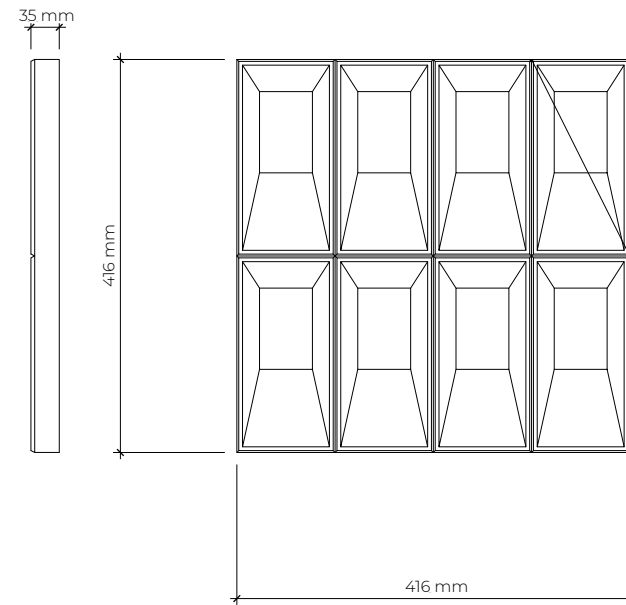

Modernistic is the art of form that turns a space into a bold architectural statement.

moodry | 1.59.901

GAUDI
ARCHITECTURAL SOLUTIONS

width: 960 mm
height: 240 mm
depth: 20 mm

material:
polyurethane foam

PO 0.25 | 1.59.902

GAUDI
ARCHITECTURAL SOLUTIONS

width: 450 mm
height: 225 mm
depth: 28 mm

material:
polyurethane foam

windows | 1.59.903

GAUDI
ARCHITECTURAL SOLUTIONS

width: 416 mm
height: 416 mm
depth: 35 mm

material:
polyurethane foam

rozek | 1.59.904

GAUDI
ARCHITECTURAL SOLUTIONS

width: 900 mm
height: 250 mm
depth: 15 mm

material:
polyurethane foam

large module | 1.59.905

GAUDI
ARCHITECTURAL SOLUTIONS

width: 400 mm
height: 800 mm
depth: 15 mm

material:
polyurethane foam

small module | 1.59.906

GAUDI
ARCHITECTURAL SOLUTIONS

width: 400 mm
height: 800 mm
depth: 15 mm

material:
polyurethane foam

keys | 1.59.823

GAUDI
ARCHITECTURAL SOLUTIONS

width: 600 mm
height: 600 mm
depth: 44 mm