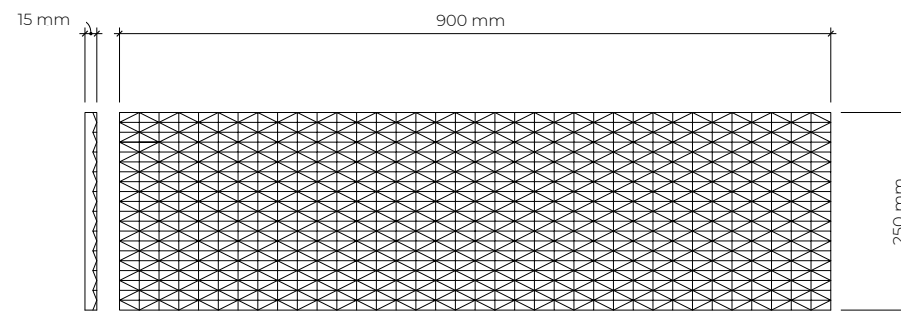

Modernistic is the art of form that turns a space into a bold architectural statement.

moodry | 1.59.901

GAUDI
ARCHITECTURAL SOLUTIONS

width: 960 mm
height: 240 mm
depth: 20 mm

material:
polyurethane foam

PO 0.25 | 1.59.902

GAUDI
ARCHITECTURAL SOLUTIONS

width: 450 mm
height: 225 mm
depth: 28 mm

material:
polyurethane foam

windows | 1.59.903

GAUDI
ARCHITECTURAL SOLUTIONS

width: 416 mm
height: 416 mm
depth: 35 mm

material:
polyurethane foam

rozek | 1.59.904

GAUDI
ARCHITECTURAL SOLUTIONS

width: 900 mm
height: 250 mm
depth: 15 mm

material:
polyurethane foam

large module | 1.59.905

GAUDI
ARCHITECTURAL SOLUTIONS

width: 400 mm
height: 800 mm
depth: 15 mm