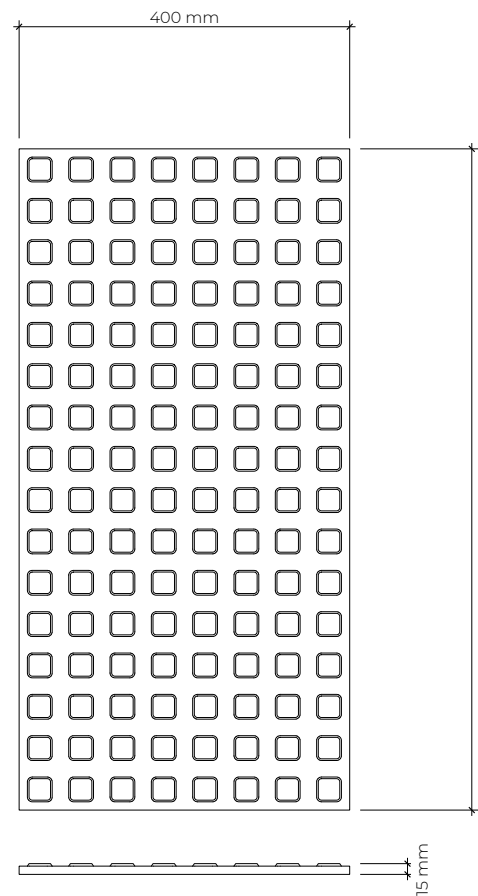

Modernistic is the art of form that turns a space into a bold architectural statement.

moodry | 1.59.901

GAUDI
ARCHITECTURAL SOLUTIONS

width: 960 mm
height: 240 mm
depth: 20 mm

material:
polyurethane foam

PO 0.25 | 1.59.902

GAUDI
ARCHITECTURAL SOLUTIONS

width: 450 mm
height: 225 mm
depth: 28 mm

material:
polyurethane foam

windows | 1.59.903

GAUDI
ARCHITECTURAL SOLUTIONS

width: 416 mm
height: 416 mm
depth: 35 mm

material:
polyurethane foam

rozek | 1.59.904

GAUDI
ARCHITECTURAL SOLUTIONS

width: 900 mm
height: 250 mm
depth: 15 mm

material:
polyurethane foam

large module | 1.59.905

GAUDI
ARCHITECTURAL SOLUTIONS

width: 400 mm
height: 800 mm
depth: 15 mm

material:
polyurethane foam

small module | 1.59.906

GAUDI
ARCHITECTURAL SOLUTIONS

width: 400 mm
height: 800 mm
depth: 15 mm

material:
polyurethane foam

keys | 1.59.823

GAUDI
ARCHITECTURAL SOLUTIONS

width: 600 mm
height: 600 mm
depth: 44 mm