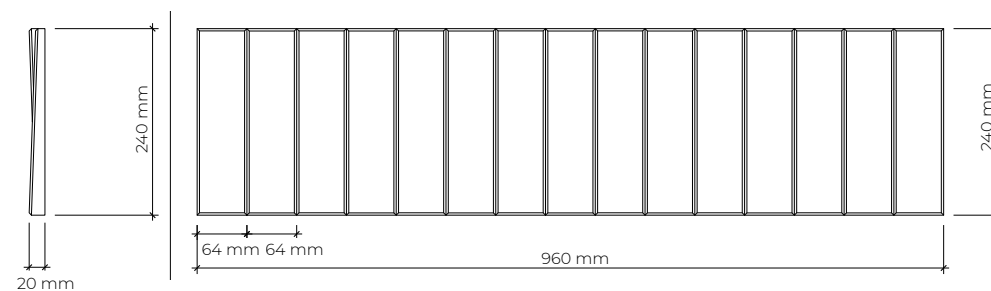

Modernistic is the art of form that turns a space into a bold architectural statement.

moodry | 1.59.901

GAUDI
ARCHITECTURAL SOLUTIONS

width: 960 mm
height: 240 mm
depth: 20 mm

material:
polyurethane foam

PO 0.25 | 1.59.902

GAUDI
ARCHITECTURAL SOLUTIONS

width: 450 mm
height: 225 mm
depth: 28 mm

material:
polyurethane foam

windows | 1.59.903

GAUDI
ARCHITECTURAL SOLUTIONS

width: 416 mm
height: 416 mm
depth: 35 mm

material:
polyurethane foam

rozek | 1.59.904

GAUDI
ARCHITECTURAL SOLUTIONS

width: 900 mm
height: 250 mm
depth: 15 mm

material:
polyurethane foam

large module | 1.59.905

GAUDI
ARCHITECTURAL SOLUTIONS

width: 400 mm
height: 800 mm
depth: 15 mm

material:
polyurethane foam

small module | 1.59.906

GAUDI
ARCHITECTURAL SOLUTIONS

width: 400 mm
height: 800 mm
depth: 15 mm

material:
polyurethane foam

keys | 1.59.823

GAUDI
ARCHITECTURAL SOLUTIONS

width: 600 mm
height: 600 mm
depth: 44 mm