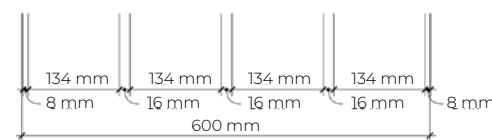

PO 0.25 | 1.59.902

GAUDI
ARCHITECTURAL SOLUTIONS

width: 450 mm
height: 225 mm
depth: 28 mm

material:
polyurethane foam

windows | 1.59.903

GAUDI
ARCHITECTURAL SOLUTIONS

width: 416 mm
height: 416 mm
depth: 35 mm

material:
polyurethane foam

rozek | 1.59.904

GAUDI
ARCHITECTURAL SOLUTIONS

width: 900 mm
height: 250 mm
depth: 15 mm

material:
polyurethane foam

large module | 1.59.905

GAUDI
ARCHITECTURAL SOLUTIONS

width: 400 mm
height: 800 mm
depth: 15 mm

material:
polyurethane foam

small module | 1.59.906

GAUDI
ARCHITECTURAL SOLUTIONS

width: 400 mm
height: 800 mm
depth: 15 mm

material:
polyurethane foam

keys | 1.59.823

GAUDI
ARCHITECTURAL SOLUTIONS

width: 600 mm
height: 600 mm
depth: 44 mm