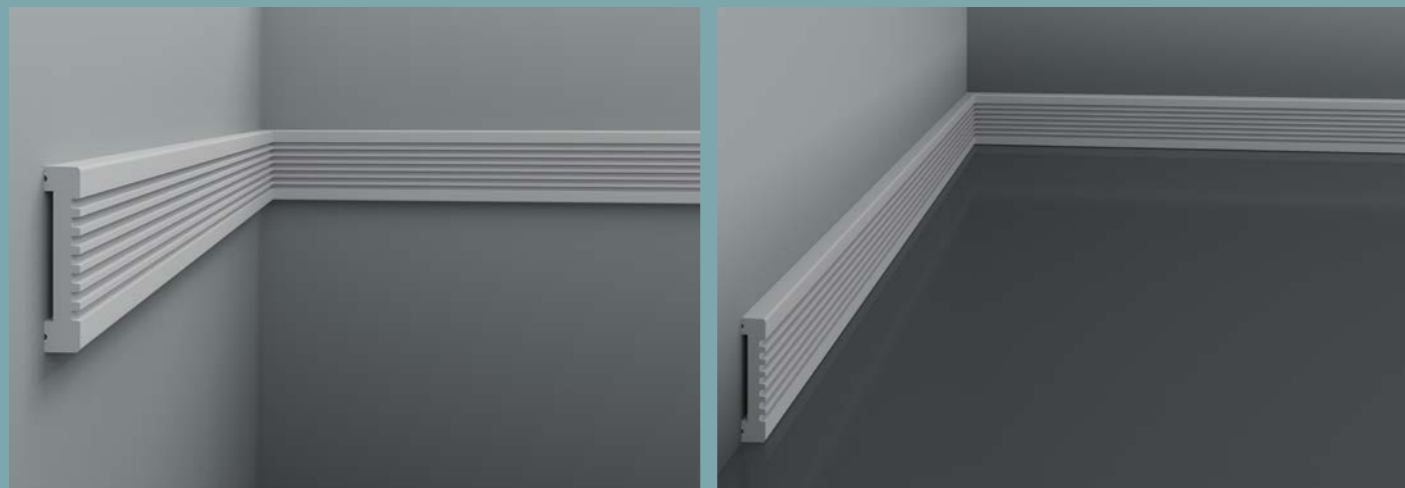

6.51.708

Length	2000 mm
Width	12 mm
Height	60 mm