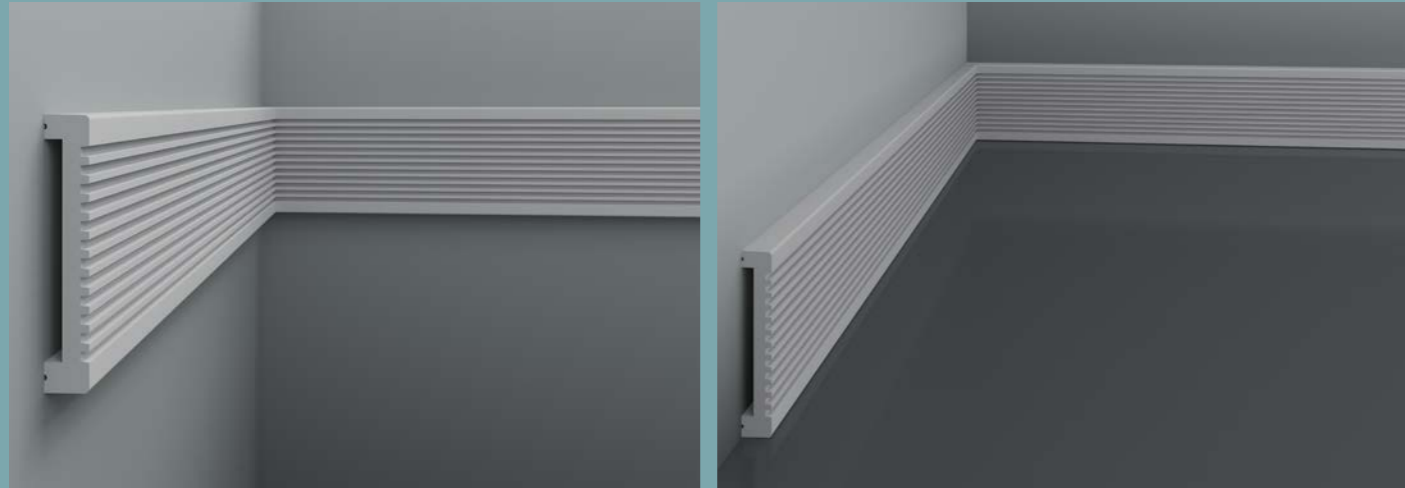

6.51.703

Length	2000 mm
Width	15 mm
Height	90 mm

6.51.702