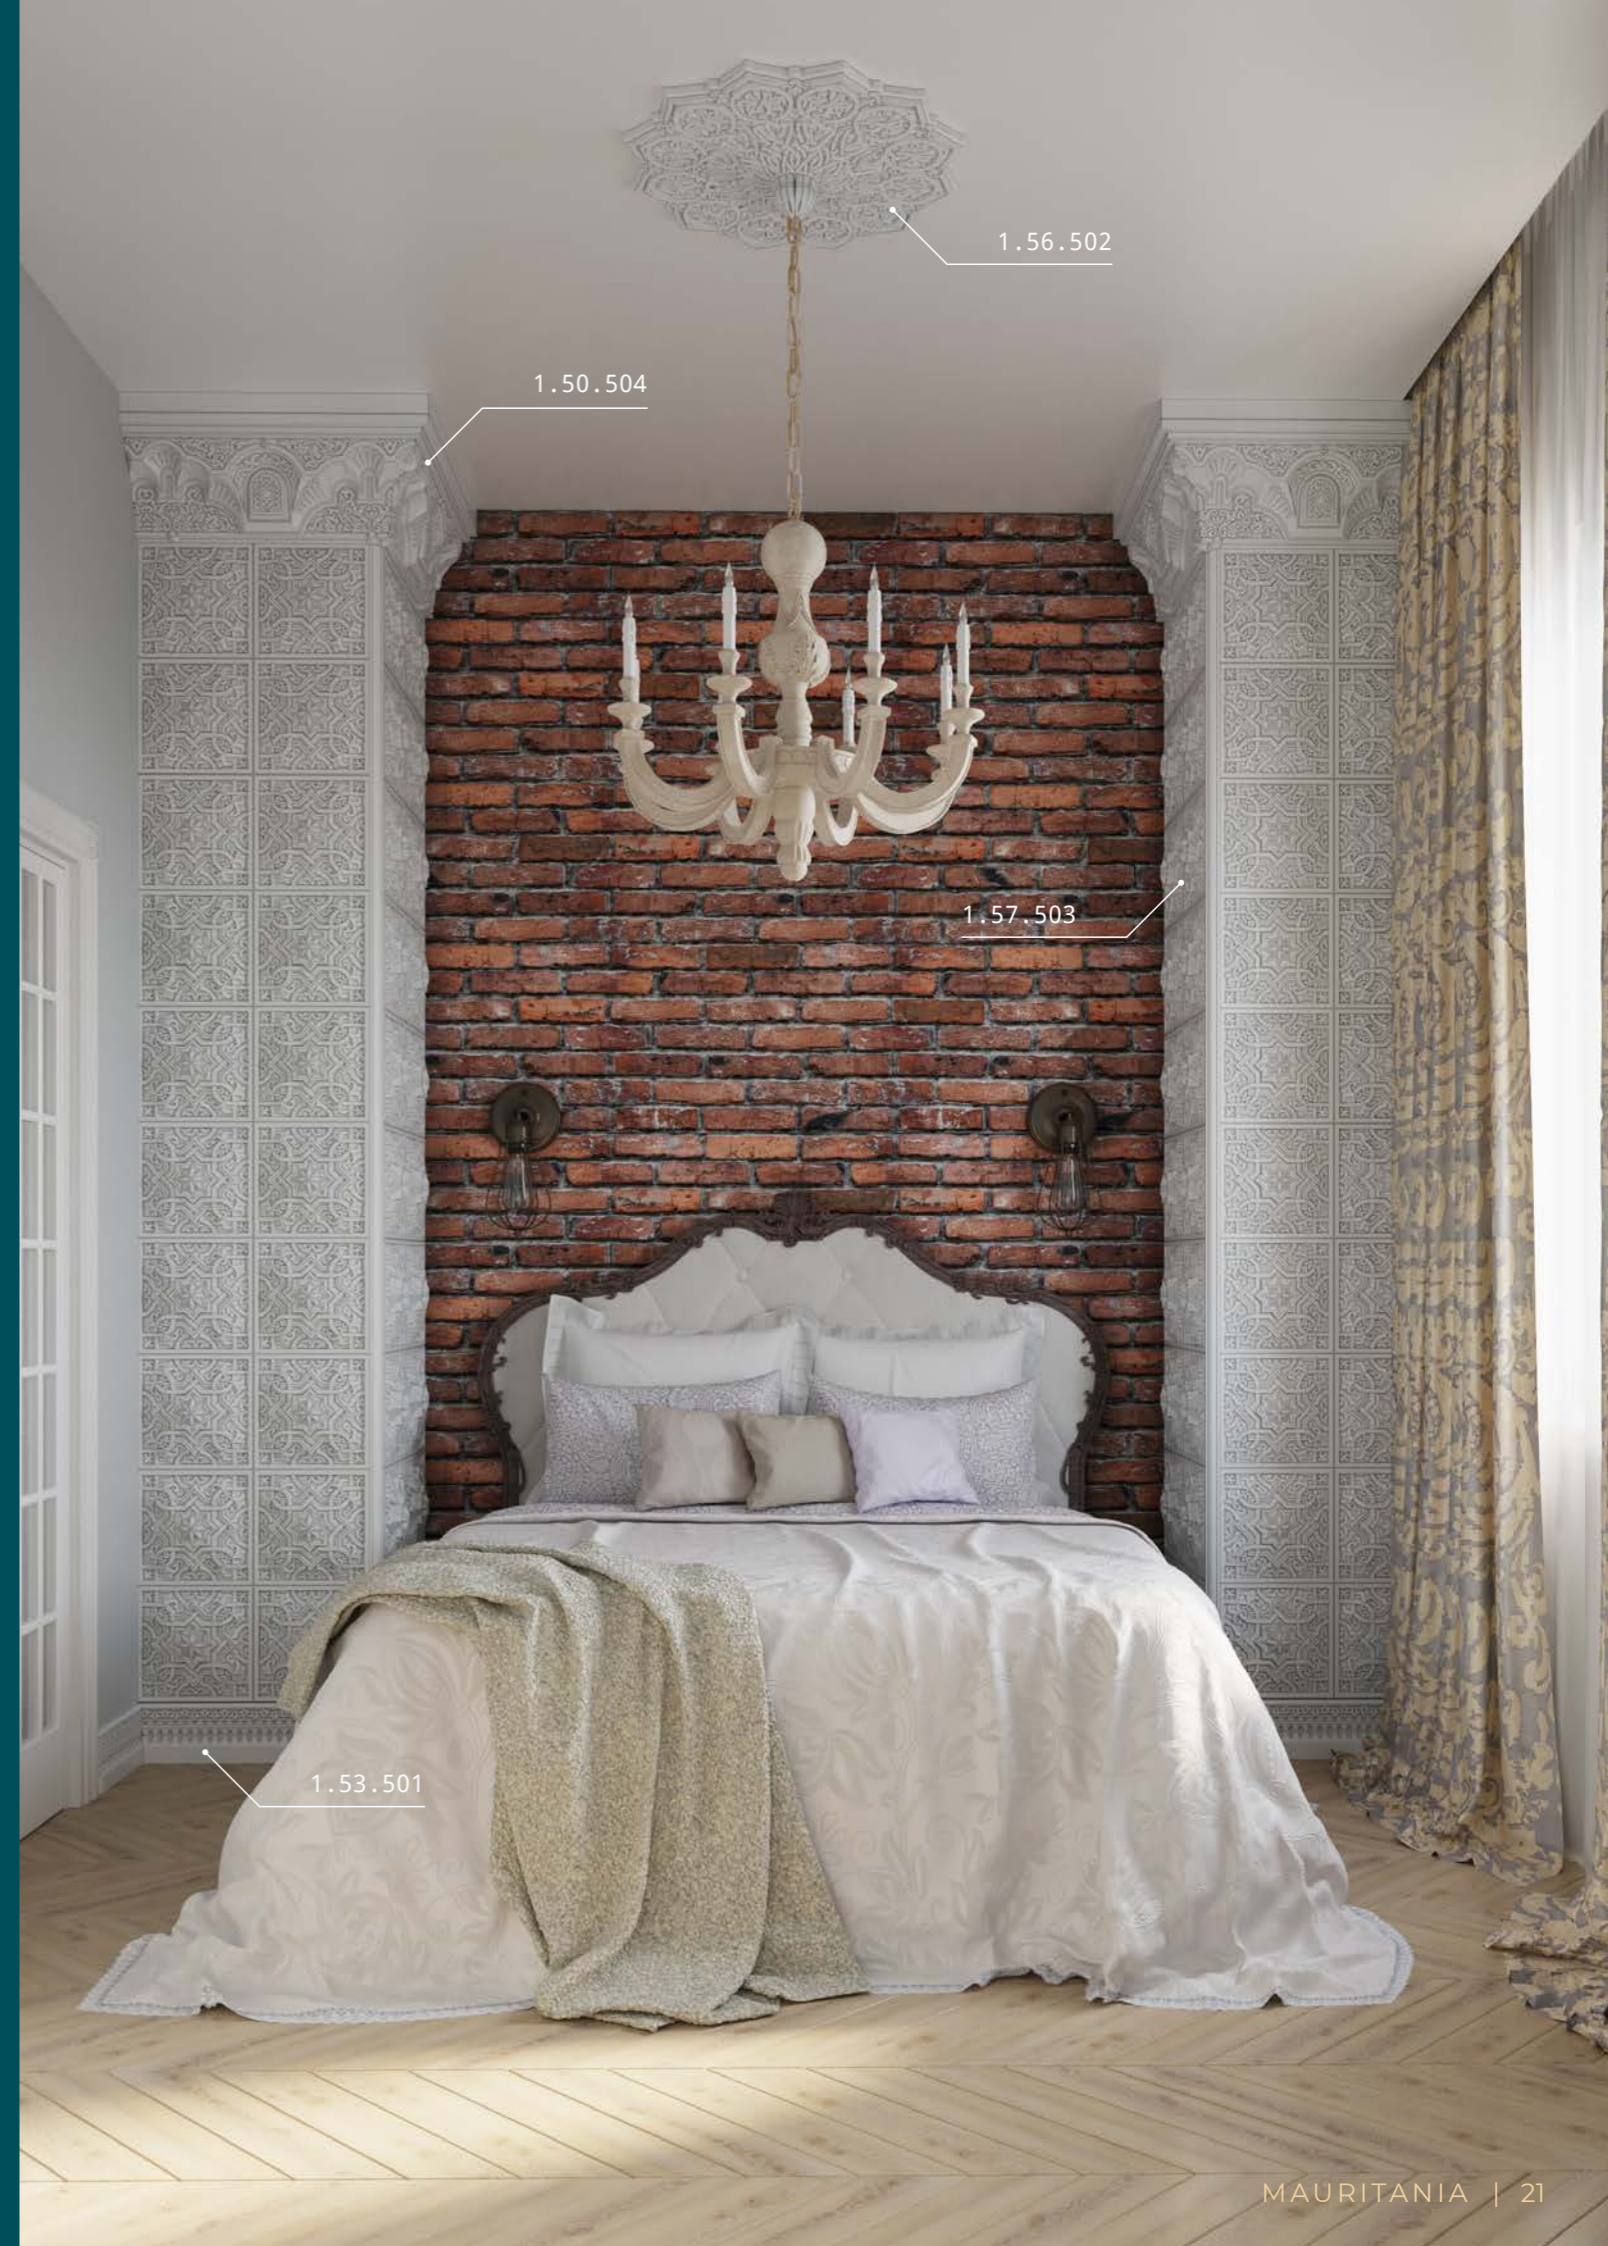

Diameter 86 mm
Depth 83 mm

Flexible

CEILING ROSETTES

1.56.502

Diameter 596 mm
Depth 59 mm

1.56.501

Diameter 319 mm
Depth 58 mm

Ornement 1.60.501

Height 165 mm
Depth 20 mm
Width 170 mm

WALL PANELS

Decorative panel 1.59.501

Height	399 mm
Depth	52 mm
Width	349 mm

Decorative panel 1.59.503

Height	498 mm
Depth	60 mm
Width	499 mm

Ornament 1.60.503

Height	91 mm
Depth	28 mm
Width	91 mm