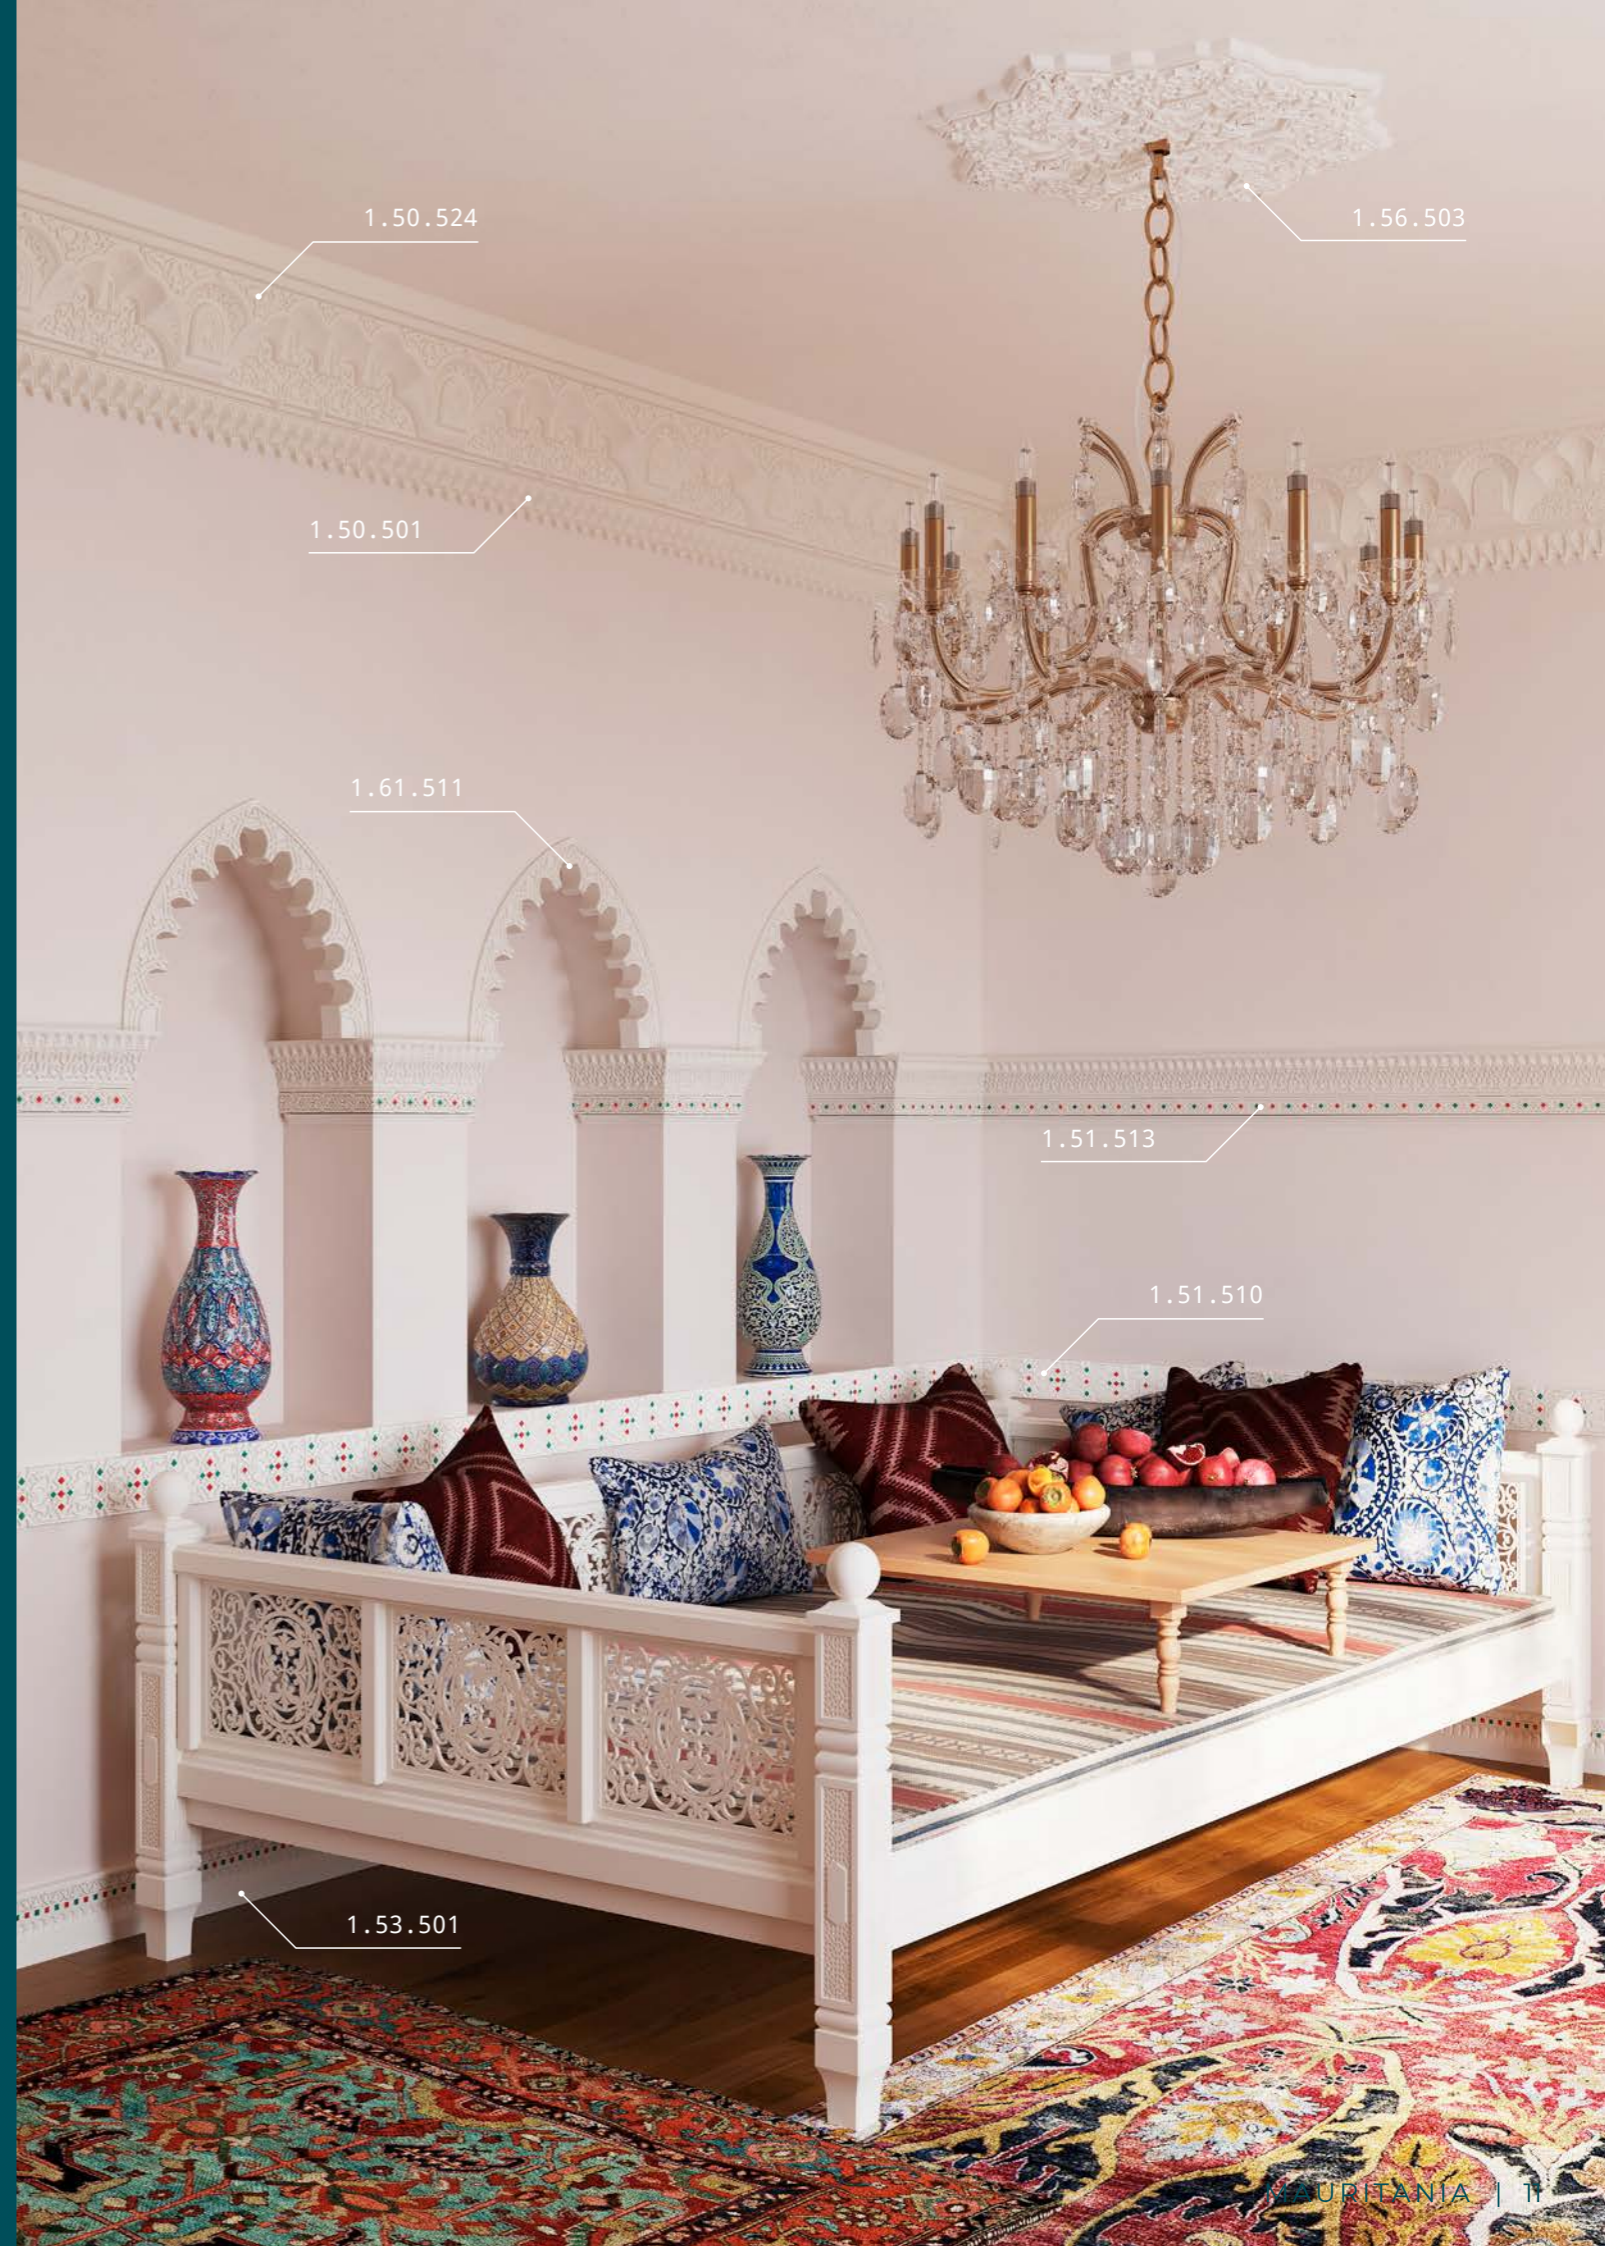

MOULDINGS

The products presented below (1.51.503, 1.51.504, 1.51.510 and 1.53.501) have special ornament sections, where it is easily possible to add standard mosaic tesserae of 10×10 mm into already painted artwork.